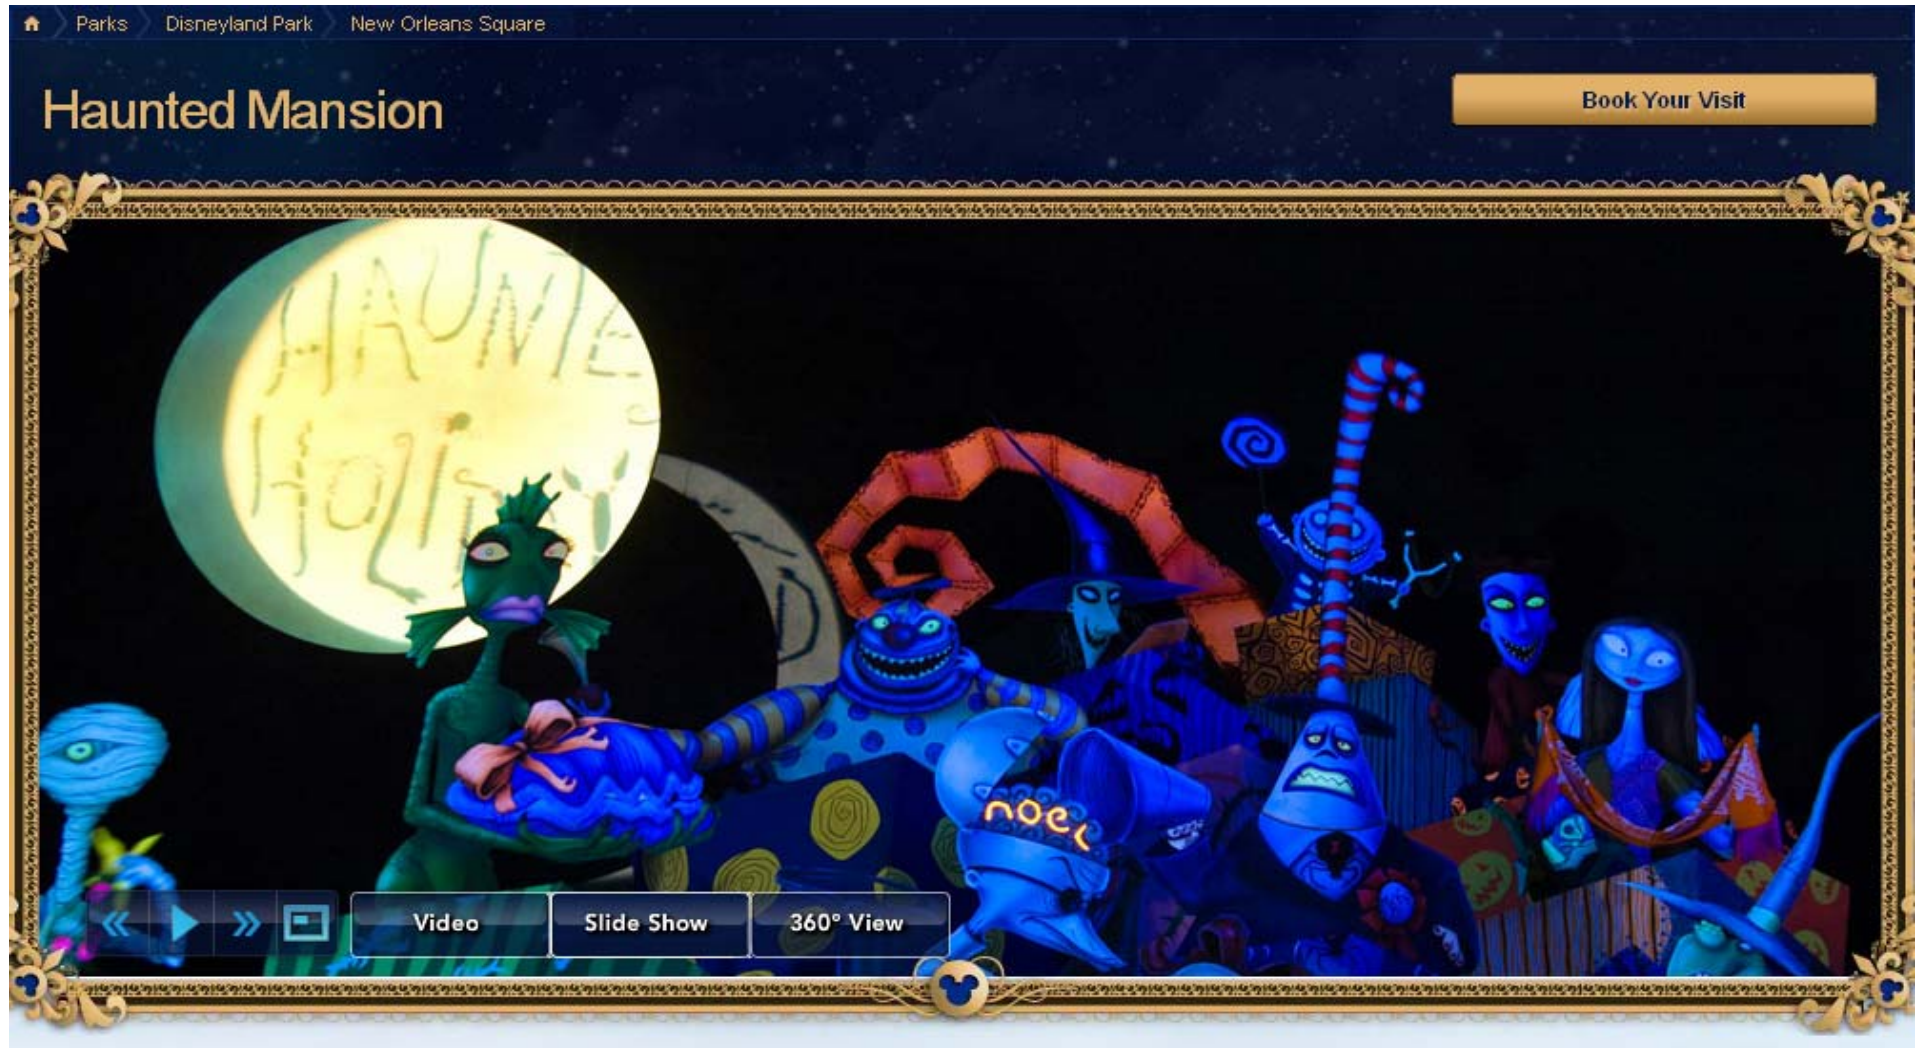

Slide Show

The image shows a man and a young girl sitting in a bumper car. The man is on the right, wearing a grey t-shirt and a watch, smiling and looking towards the camera. The girl is on the left, wearing a pink shirt, smiling and looking towards the camera. They are both holding hands. The bumper car is blue and has a steering wheel. The background is a blurred indoor track. The entire image is framed by a decorative gold border with floral patterns. At the bottom left, there are navigation icons for a slide show, including arrows and a play button. At the bottom center, there is a button labeled "Slide Show". At the bottom right, there is a small Mickey Mouse head icon.

Bumper Cars

Haunted House

Home Parks Disneyland Park New Orleans Square

Haunted Mansion

[Book Your Visit](#)

Navigation: << || >> [Mickey Mouse Icon]

Options: Video Slide Show 360° View

Haunted House

Haunted House

Home Parks Disneyland Park New Orleans Square

Haunted Mansion

Book Your Visit

Navigation: Video, Slide Show, 360° View

Merry-go-round

Merry-go-round

Merry-go-round