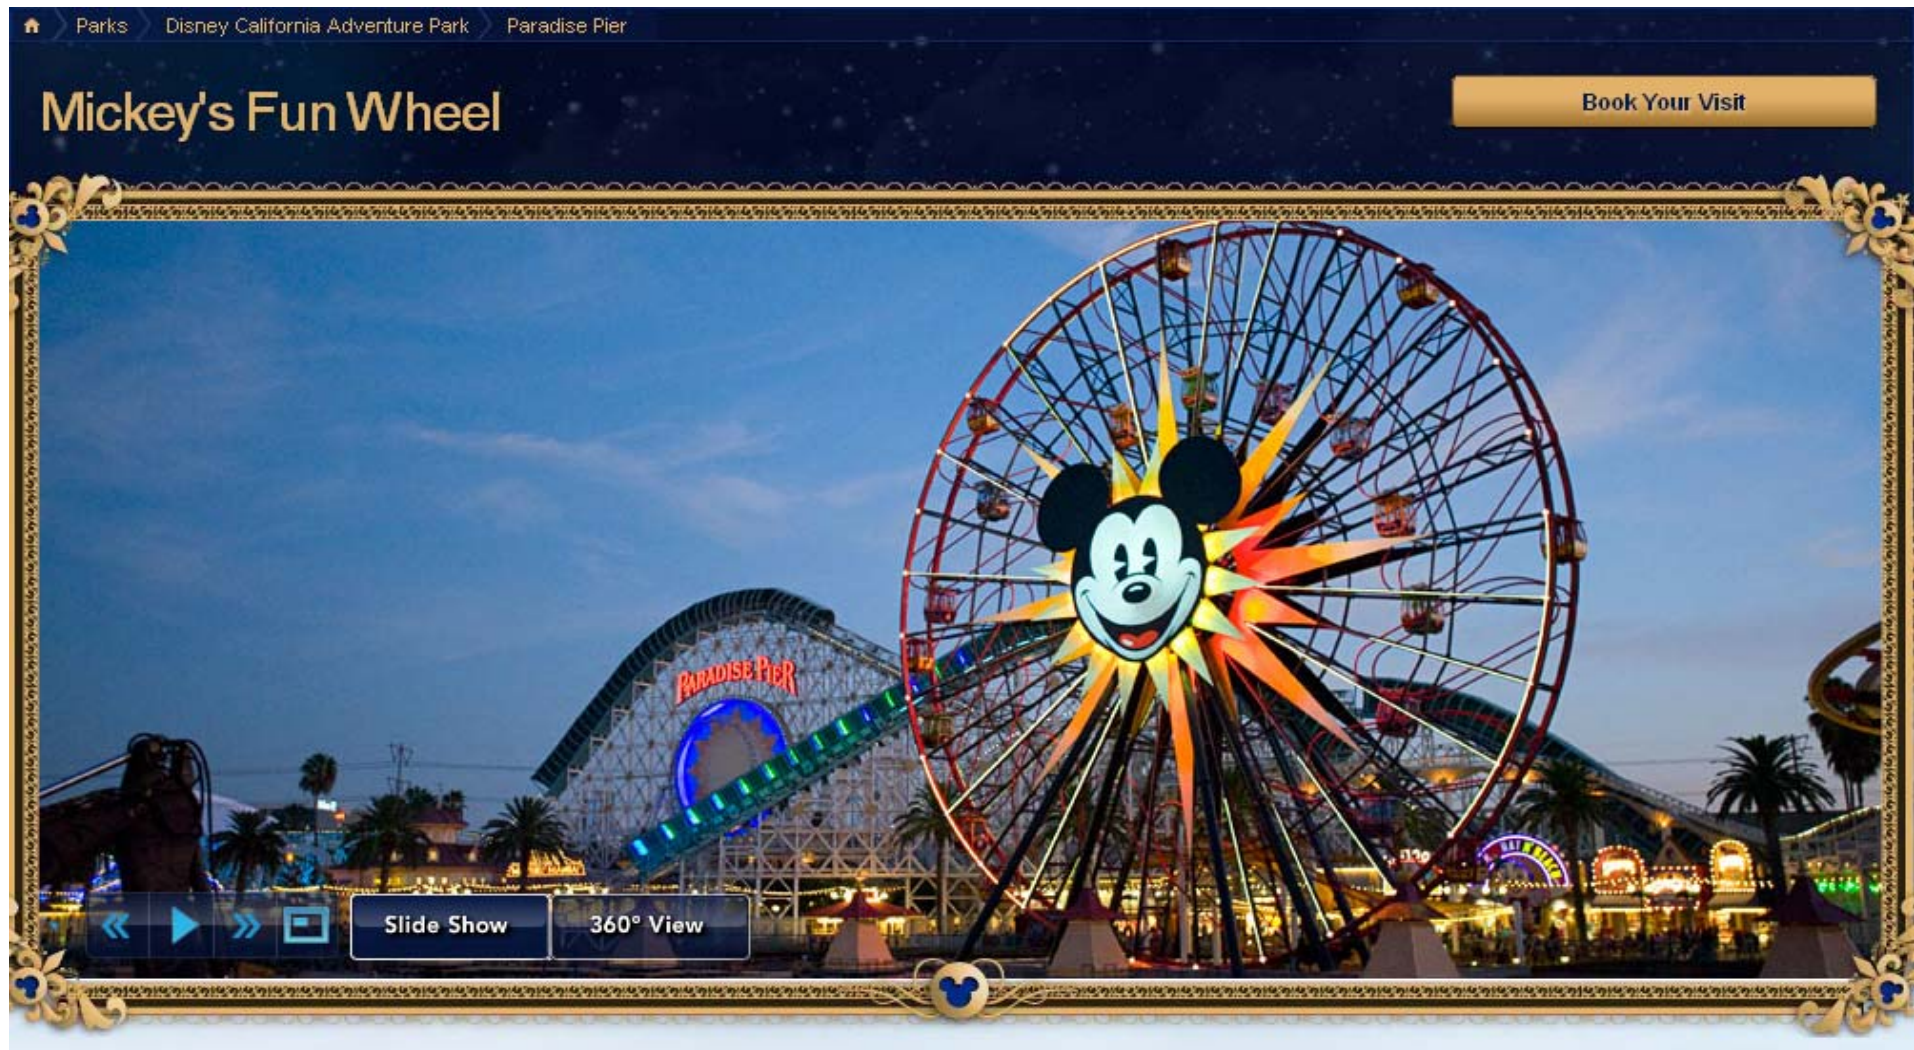

Fair / Theme Park

27 December 2011

Roller Coaster

Roller Coaster

Roller Coaster

Home Parks Disney California Adventure Park Paradise Pier

California Screamin'

[Book Your Visit](#)

Navigation: Previous, Next, Full Screen, Video, Slide Show

Ferris Wheel

Ferris Wheel

Ferris Wheel

Home Parks Disney California Adventure Park Paradise Pier

Mickey's Fun Wheel

[Book Your Visit](#)

Navigation: << >> [Fullscreen Icon]

Slide Show 360° View

Mickey Mouse logo

Ferris Wheel

Bumper Cars

Bumper Cars

Home Parks Disney California Adventure Park "a bug's land"

Tuck and Roll's Drive 'Em Buggies

[Book Your Visit](#)

Slide Show

The image shows a man and a young girl sitting in a bumper car. The man is on the right, wearing a grey t-shirt and a watch, smiling and looking towards the camera. The girl is on the left, wearing a pink shirt, smiling and looking towards the camera. They are both holding hands. The bumper car is blue and has a steering wheel. The background is a blurred indoor track. The entire image is framed by a decorative gold border with floral patterns. At the bottom left, there are navigation icons for a slide show, including arrows and a play button. At the bottom center, there is a button labeled "Slide Show". At the bottom right, there is a small Mickey Mouse head icon.