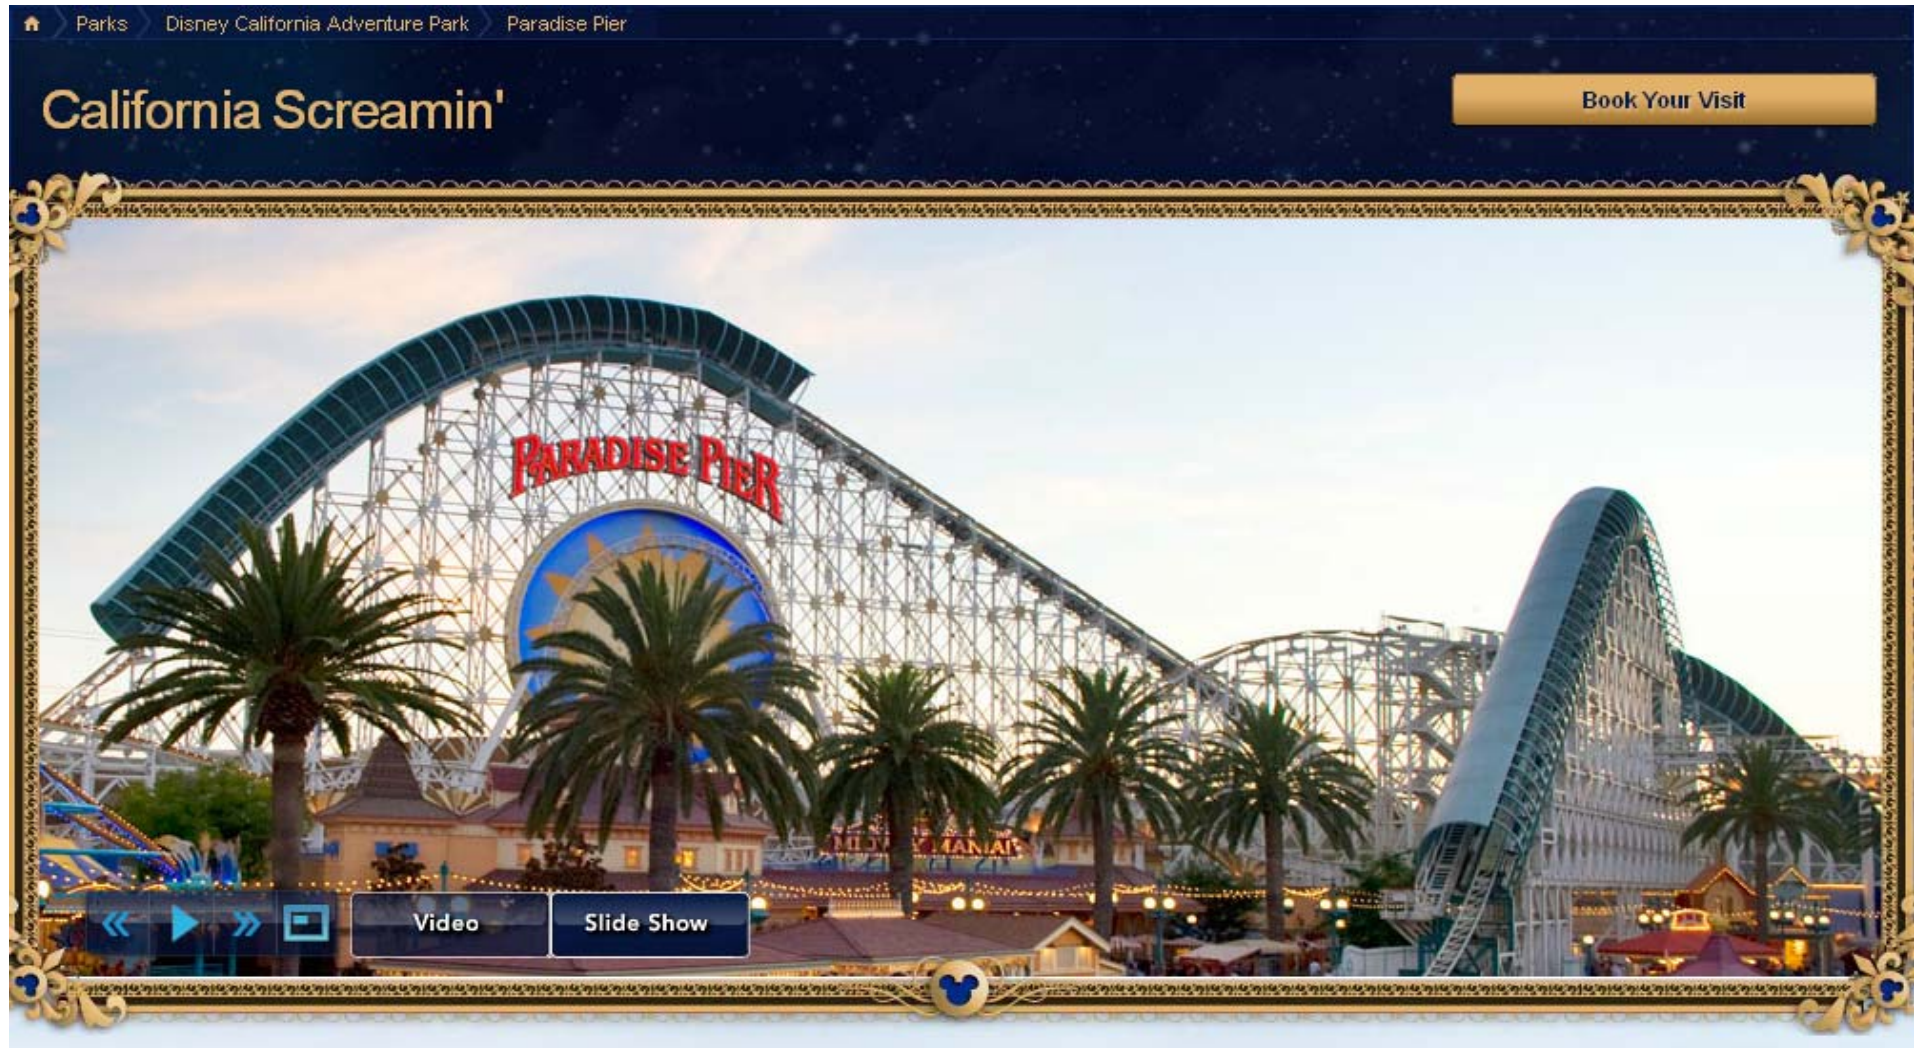

Fair / Theme Park

27 December 2011

Roller Coaster

Roller Coaster

Roller Coaster

Home Parks Disney California Adventure Park Paradise Pier

California Screamin'

[Book Your Visit](#)

Navigation: Previous, Next, Full Screen, Video, Slide Show

Ferris Wheel

Ferris Wheel

Ferris Wheel

Home Parks Disney California Adventure Park Paradise Pier

Mickey's Fun Wheel

[Book Your Visit](#)

Navigation: << >> [Fullscreen Icon]

Slide Show 360° View

Mickey Mouse logo

Ferris Wheel

Bumper Cars

Bumper Cars

Home Parks Disney California Adventure Park "a bug's land"

Tuck and Roll's Drive 'Em Buggies

[Book Your Visit](#)

Slide Show

The image shows a man and a young girl sitting in a bumper car. The man is on the right, wearing a grey t-shirt and a watch, smiling and looking towards the camera. The girl is on the left, wearing a pink shirt, smiling and looking towards the camera. They are both holding hands. The bumper car is blue and has a steering wheel. The background is a blurred indoor track. The entire image is framed by a decorative gold border with floral patterns. At the bottom left, there are navigation icons for a slide show, including arrows and a play button. At the bottom center, there is a button labeled "Slide Show". At the bottom right, there is a small Mickey Mouse head icon.